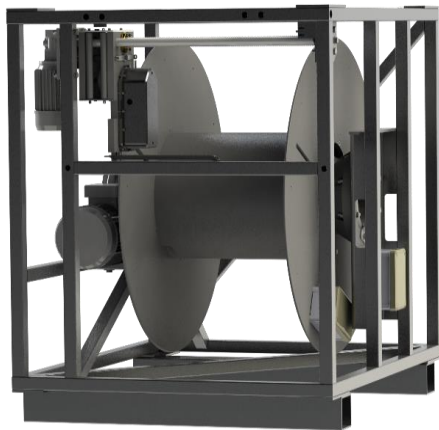

Argus Winch

The Argus winch is a light weight winch custom made to fit small and medium size ROV's.

The winch is equipped with a remote control with 5m cable length as standard.

The level wind can be adjusted separately via the remote control.

Standard it is two sizes but can be special made on request.

Standard

Extended

Motor	:	2.2kW - 230VAC, single phase
RPM / Torque	:	26.4 / 557Nm
Force full / empty	:	1.1kN / 2.8kN
Speed full / empty	:	83m/min / 33m/min
Weight without cable	:	200kg
Weight Argus Mini cable	:	180g pr. m , 14.2mm OD
Weight Argus Rover cable	:	310g pr. m , 20mm OD

Cable capacity:

Standard	:	1500m / 14mm OD cable
Extended	:	3100m / 14mm OD cable

Extended version